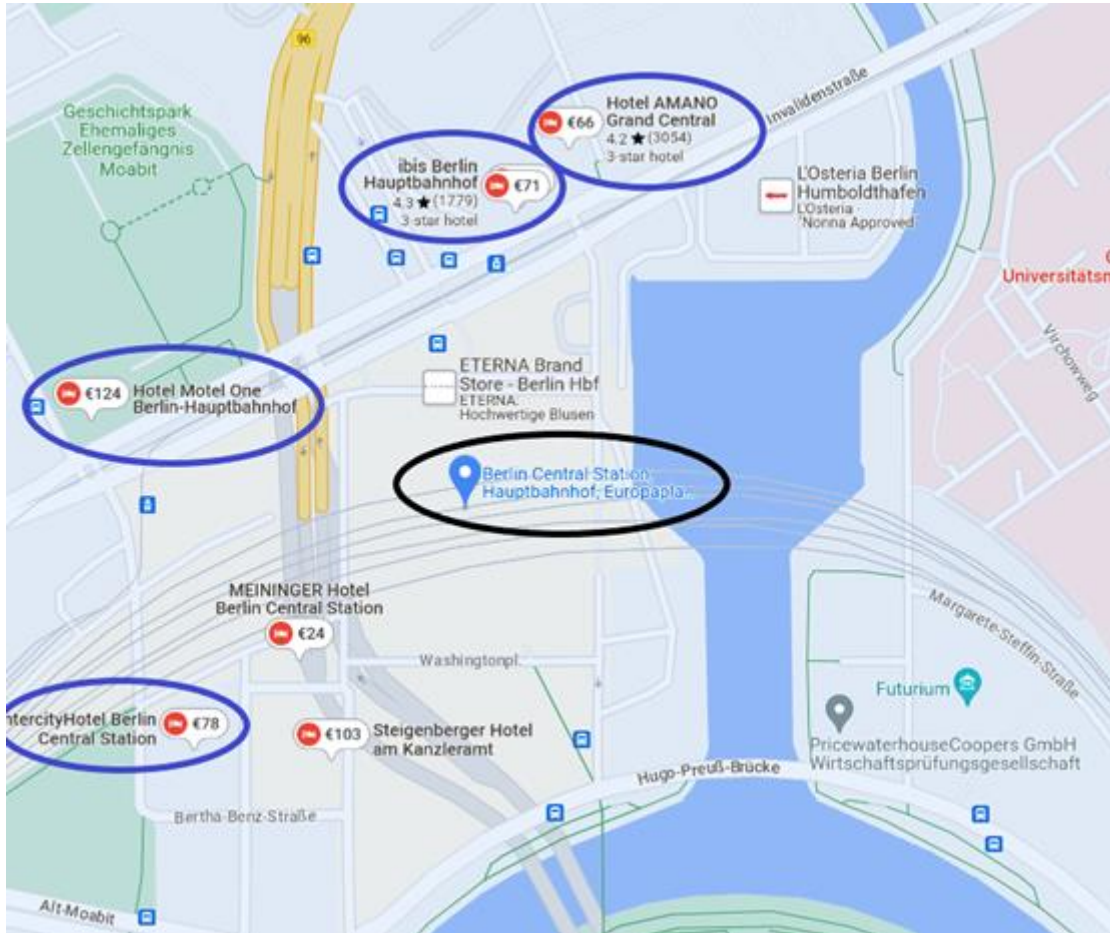

SHARE-Gateway User Conference Suggested Hotels

Hotels close to venue:

Garden Boutique Hotel

Invalidenstr. 122,

10115 Berlin

<https://www.gardenhotelberlin.de/>

Mercure Hotel Berlin City

Invalidenstr. 38,

10115 Berlin

<https://all.accor.com/>

Hotels close to the Main Train Station:

Motel One Berlin Hauptbahnhof

Invalidenstrasse 54

10557 Berlin

<https://www.motel-one.com/en/hotels/berlin/hotel-berlin-hauptbahnhof/>

ibis Berlin Hauptbahnhof

Invalidenstraße 53

10557 Berlin

<https://all.accor.com/hotel/8601/index.en.shtml>

Hotel AMANO Grand Central

Heidestraße 62

10557 Berlin

<https://www.amanogroup.de/en/hotels/amano-grand-central/>

InterCity Hotel Berlin Hauptbahnhof

Katharina-Paulus-Straße 5

10557 Berlin

<https://hrewards.com/en/intercityhotel-berlin-hauptbahnhof>
