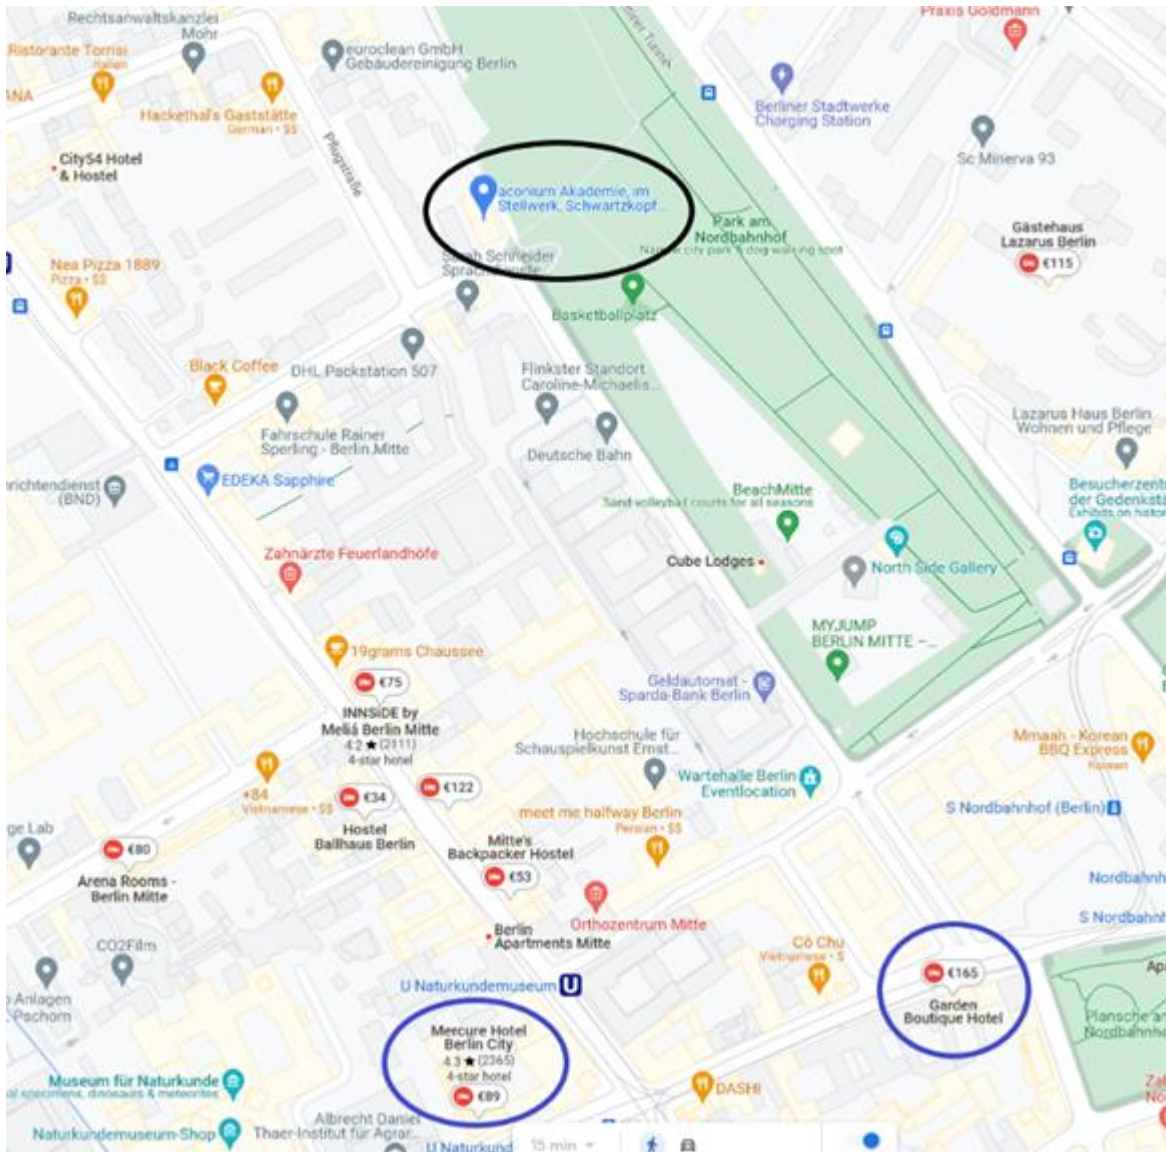

SHARE-Gateway User Conference Suggested Hotels

Hotels close to venue:

Garden Boutique Hotel

Invalidenstr. 122,

10115 Berlin

<https://www.gardenhotelberlin.de/>

Mercure Hotel Berlin City

Invalidenstr. 38,

10115 Berlin

<https://all.accor.com/>

Hotels close to the Main Train Station:

Motel One Berlin Hauptbahnhof

Invalidenstrasse 54

10557 Berlin

<https://www.motel-one.com/en/hotels/berlin/hotel-berlin-hauptbahnhof/>

ibis Berlin Hauptbahnhof

Invalidenstraße 53

10557 Berlin

<https://all.accor.com/hotel/8601/index.en.shtml>

Hotel AMANO Grand Central

Heidestraße 62

10557 Berlin

<https://www.amanogroup.de/en/hotels/amano-grand-central/>

InterCity Hotel Berlin Hauptbahnhof

Katharina-Paulus-Straße 5

10557 Berlin

<https://hrewards.com/en/intercityhotel-berlin-hauptbahnhof>
